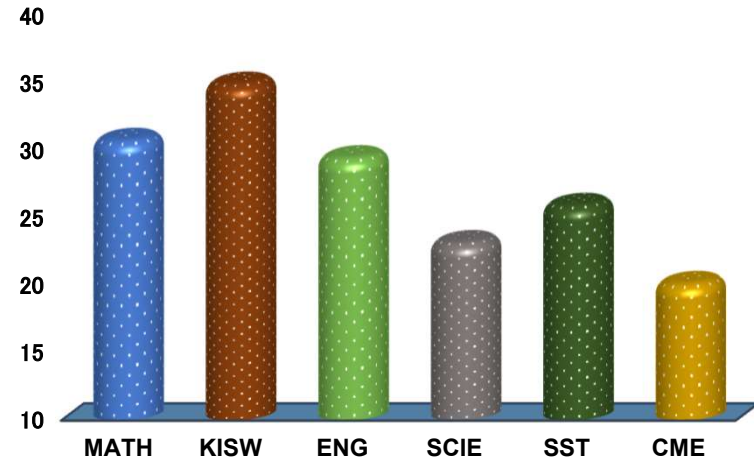

KINYEREZI ADVENTIST

REGION: DAR ES SALAAM

SCHOOL AVERAGE

27.3

DISTRICT: ILALA DC

SUBJECT AND GRADE PERFORMANCE ANALYSIS

SUBJECT RANKING

KISWAHILI	34.8	70%	1
MATHEMATICS	30.7	61%	2
ENGLISH	29.4	59%	3
SOCIAL STUDIES	25.9	52%	4
SCIENCE	23.1	46%	5
CIVIC AND MORAL EDUCATION	20.1	40%	6

SUBJECT GRADE ANALYSIS

SUBJECT/GRADE	A	B	C	D	F
MATHEMATICS	5	13	12	5	0
KISWAHILI	14	12	6	1	2
ENGLISH	2	16	11	4	0
SCIENCE	1	9	9	11	5
SOCIAL STUDIES	2	8	15	9	1
CIVIC AND MORAL	0	4	15	11	5

OVERALL GRADE ANALYSIS

Grade	Count	Total	Percentage
A	1	35	1%
B	13		16%
C	14		17%
D	6		7%
F	1		1%

CHART SUBJECT ANALYSIS

BOYS VS GIRLS PERFORMANCE

	SAT		SAT	35
	16		19	
	27%		28%	

Category	Count	Percentage
REGISTERED	35	100%
SEATED	35	100%
ABSENTEES	0	0%
PASSED	28	80%
FAILED	7	20%